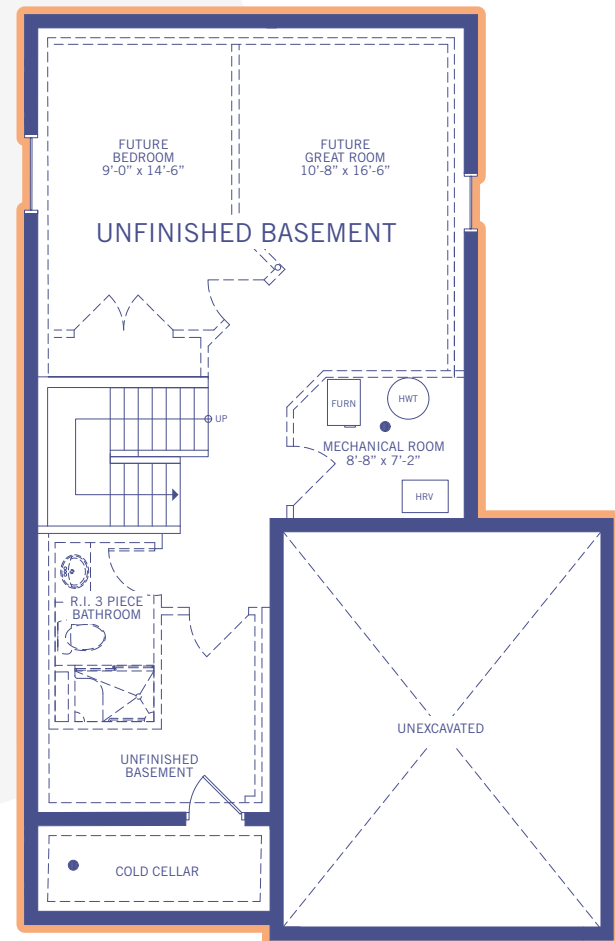

MAIN FLOOR
803 SQ.FT.

SILVERGATE
— HOMES —

building for your lifestyle...for over 30 years

silvergatehomes.com

UPPER FLOOR
846 SQ.FT.

BASEMENT OPT.
590 SQ.FT.
EXCLUDING MECHANICAL ROOM