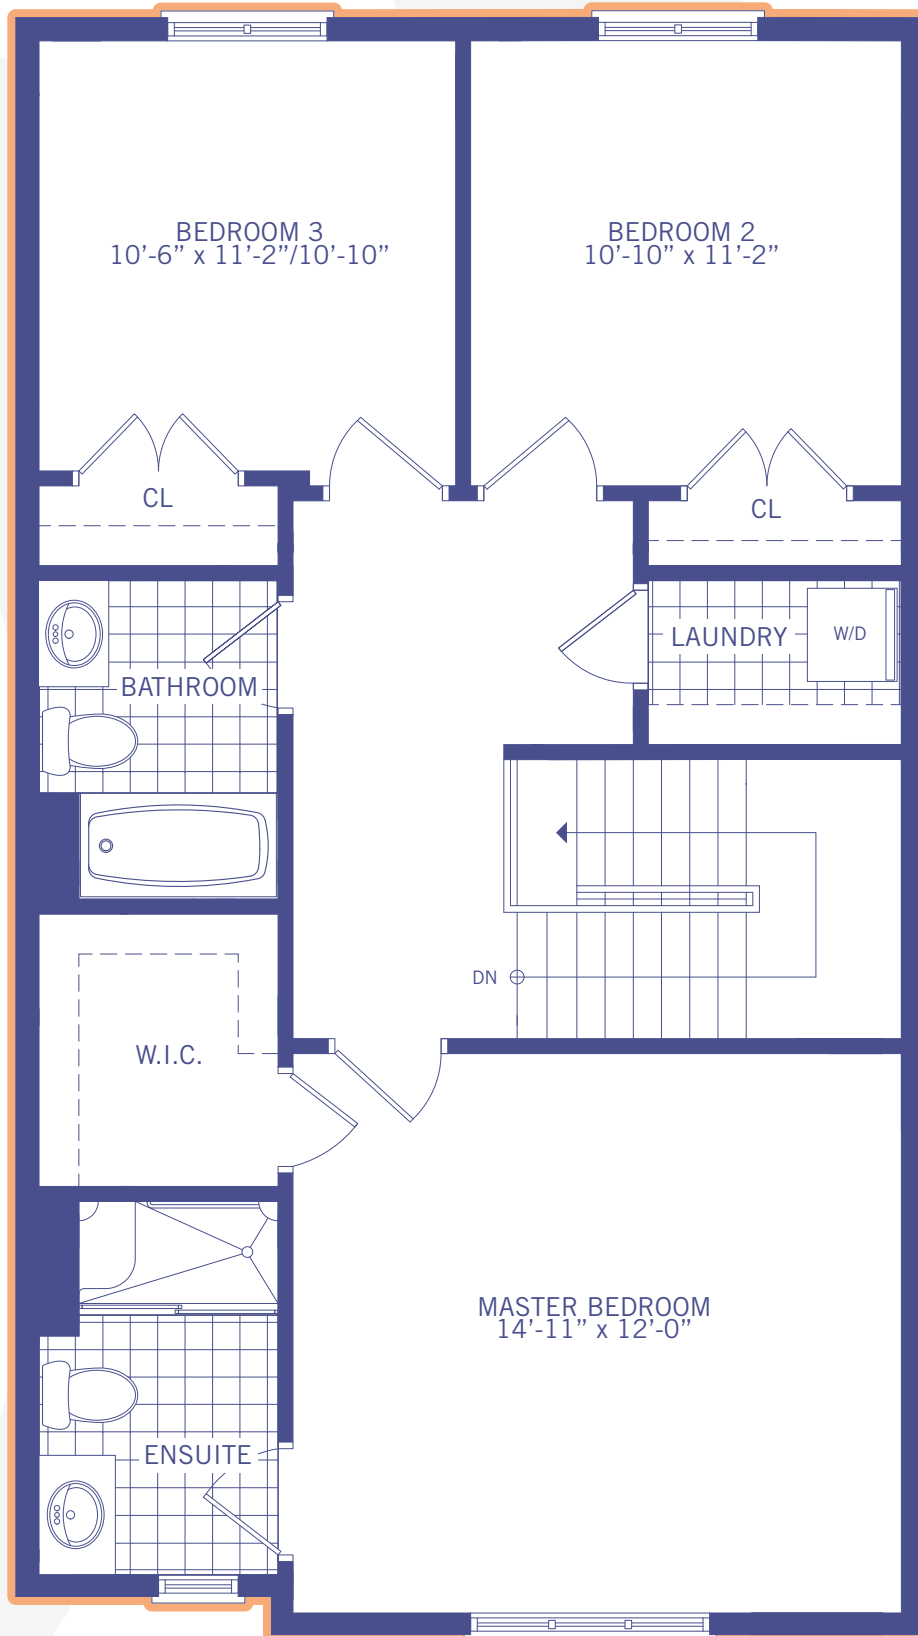

MAIN FLOOR
803 SQ.FT.

SILVERGATE
— HOMES —

building for your lifestyle...for over 30 years

silvergatehomes.com

UPPER FLOOR
846 SQ.FT.

BASEMENT OPT.
590 SQ.FT.
EXCLUDING MECHANICAL ROOM