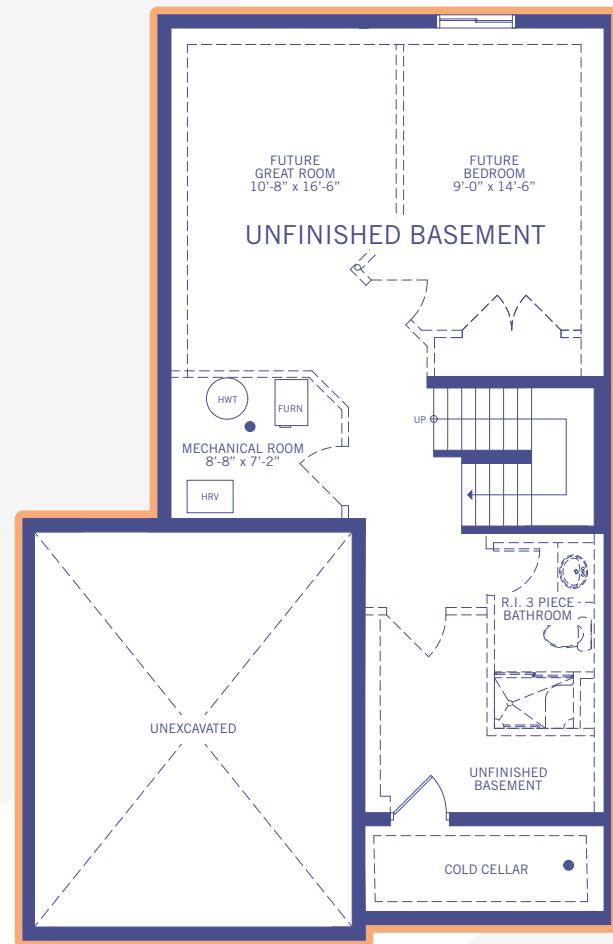

MAIN FLOOR
798 SQ.FT.

SILVERGATE
— HOMES —

building for your lifestyle...for over 30 years

silvergatehomes.com

BASEMENT
626 SQ.FT.
 EXCLUDING MECHANICAL ROOM