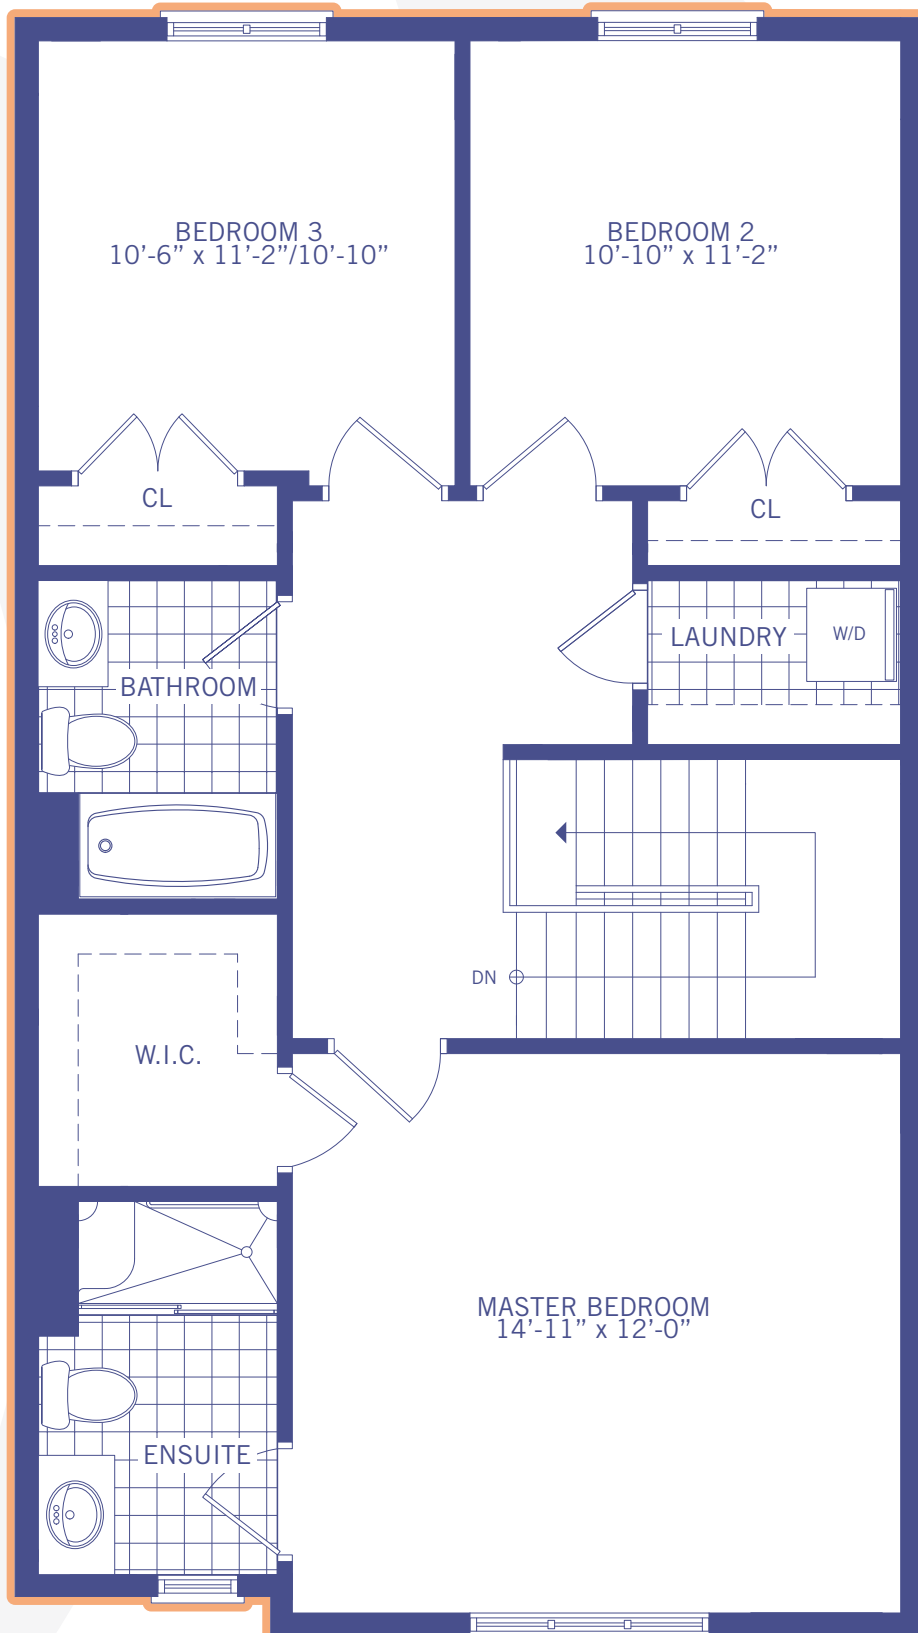

**MAIN FLOOR**  
803 SQ.FT.

**SILVERGATE**  
— HOMES —

*building for your lifestyle...for over 30 years*

[silvergatehomes.com](http://silvergatehomes.com)

**UPPER FLOOR**  
846 SQ.FT.

**BASEMENT OPT.**  
590 SQ.FT.  
EXCLUDING MECHANICAL ROOM