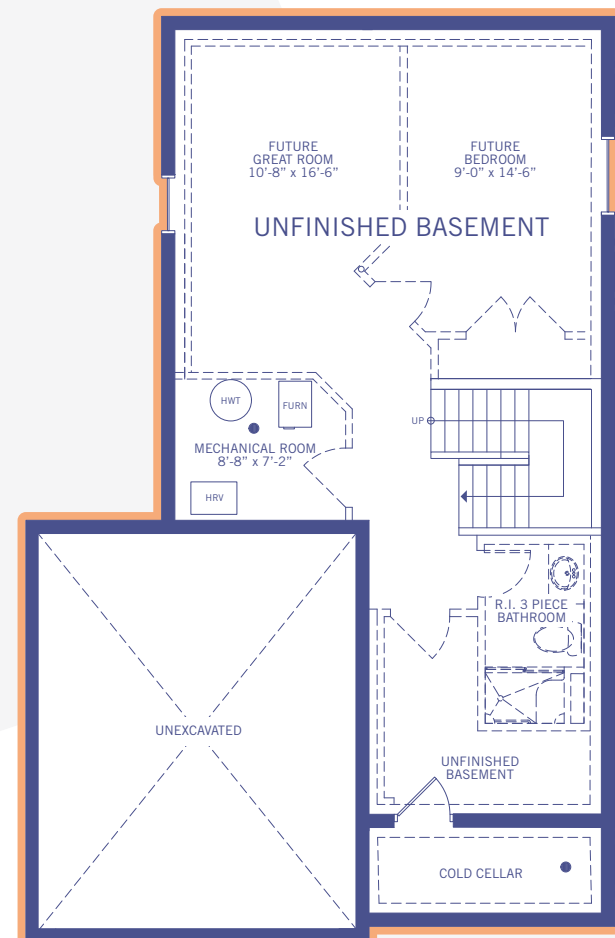

**MAIN FLOOR**  
803 SQ.FT.

**SILVERGATE**  
— HOMES —

*building for your lifestyle...for over 30 years*

[silvergatehomes.com](http://silvergatehomes.com)

**UPPER FLOOR**  
846 SQ.FT.

**BASEMENT OPT.**  
590 SQ.FT.  
EXCLUDING MECHANICAL ROOM