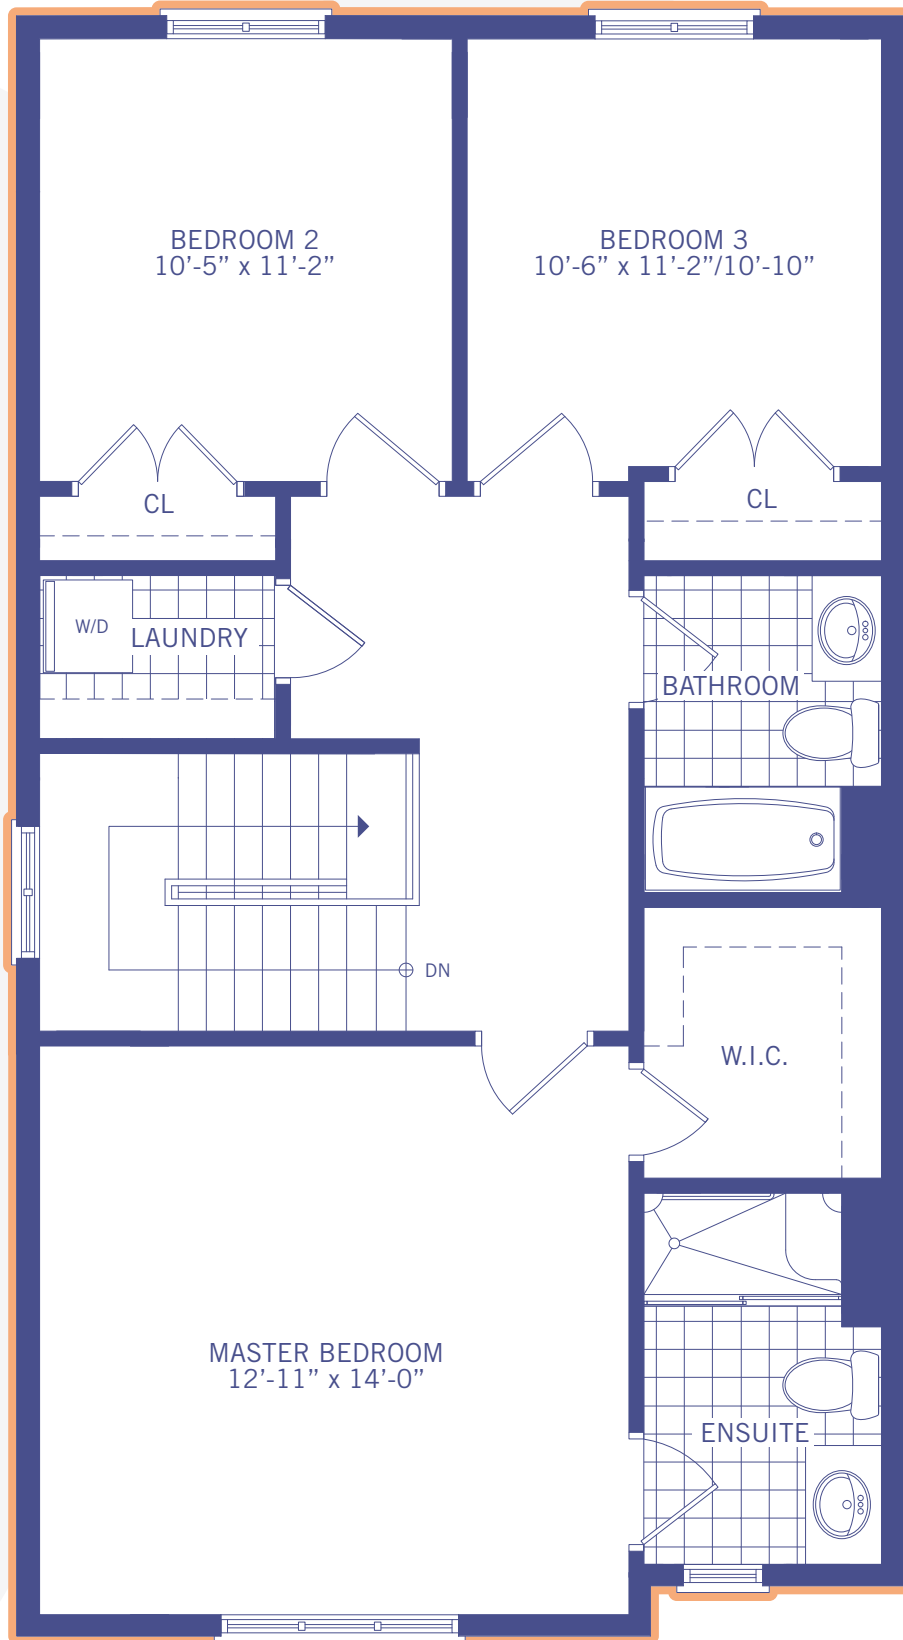

MAIN FLOOR
798 SQ.FT.

UPPER FLOOR
846 SQ.FT.

BASEMENT
626 SQ.FT.
EXCLUDING MECHANICAL ROOM

SILVERGATE
HOMES

building for your lifestyle...for over 30 years

silvergatehomes.com