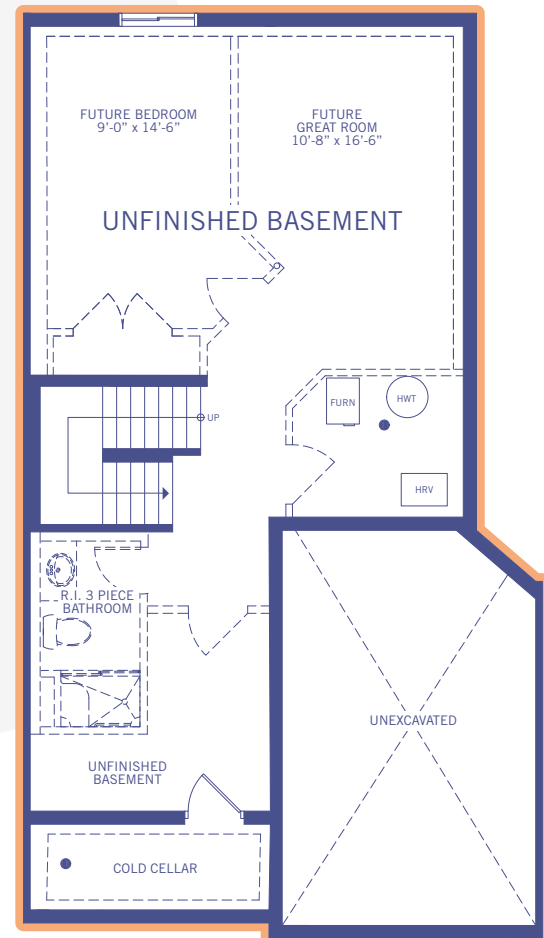

MAIN FLOOR
798 SQ.FT.

UPPER FLOOR
846 SQ.FT.

BASEMENT
626 SQ.FT.
EXCLUDING MECHANICAL ROOM

SILVERGATE
HOMES

building for your lifestyle...for over 30 years

silvergatehomes.com