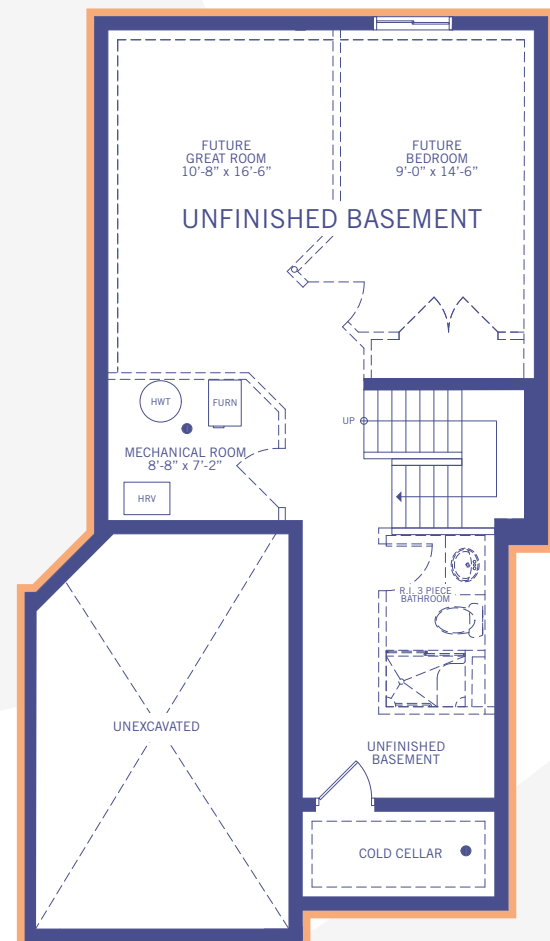

SILVERGATE
— HOMES —

building for your lifestyle...for over 30 years

silvergatehomes.com

UPPER FLOOR
837 SQ.FT.

BASEMENT OPT.
558 SQ.FT.
EXCLUDING MECHANICAL ROOM

SILVERGATE
— HOMES —

building for your lifestyle...for over 30 years