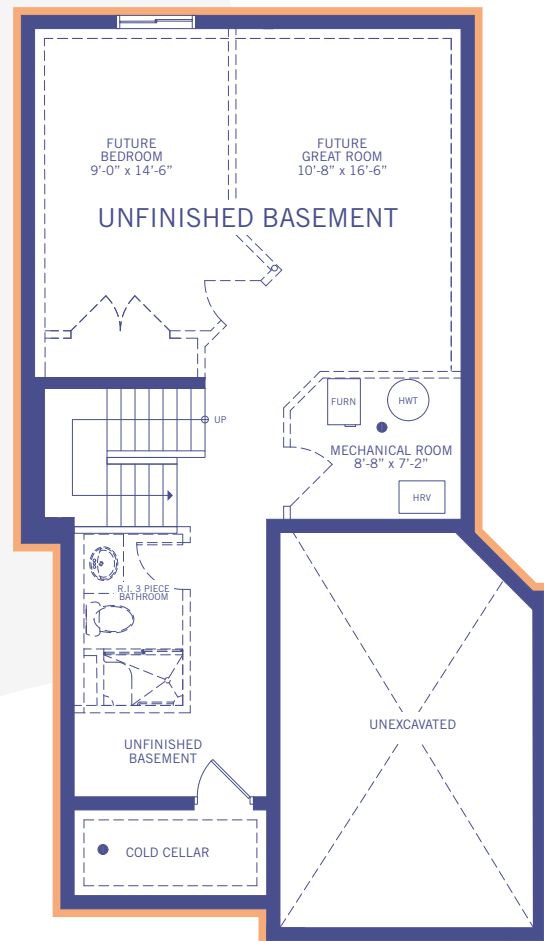

SILVERGATE
— HOMES —

building for your lifestyle...for over 30 years

silvergatehomes.com

UPPER FLOOR
837 SQ.FT.

BASEMENT OPT.
558 SQ.FT.
EXCLUDING MECHANICAL ROOM

SILVERGATE
— HOMES —

building for your lifestyle...for over 30 years