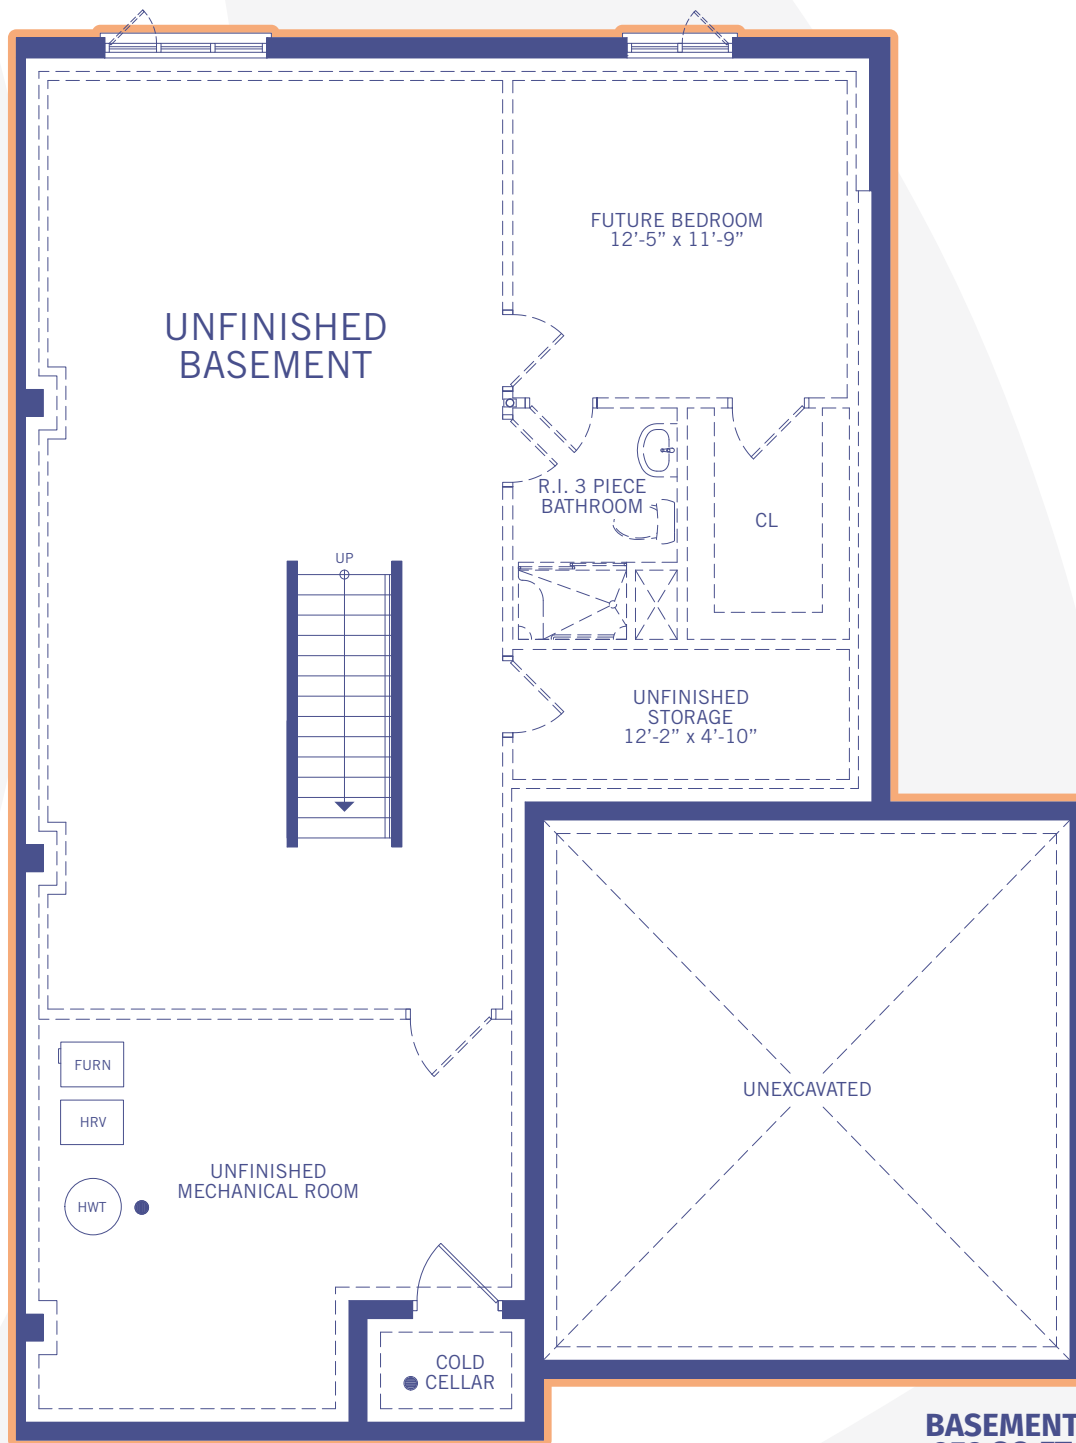

**MAIN FLOOR
1355 SQ.FT.**

**SILVERGATE
HOMES**

building for your lifestyle...for over 30 years

silvergatehomes.com

**BASEMENT
952 SQ.FT.**
EXCLUDING MECHANICAL ROOM

**SILVERGATE
HOMES**

building for your lifestyle...for over 30 years